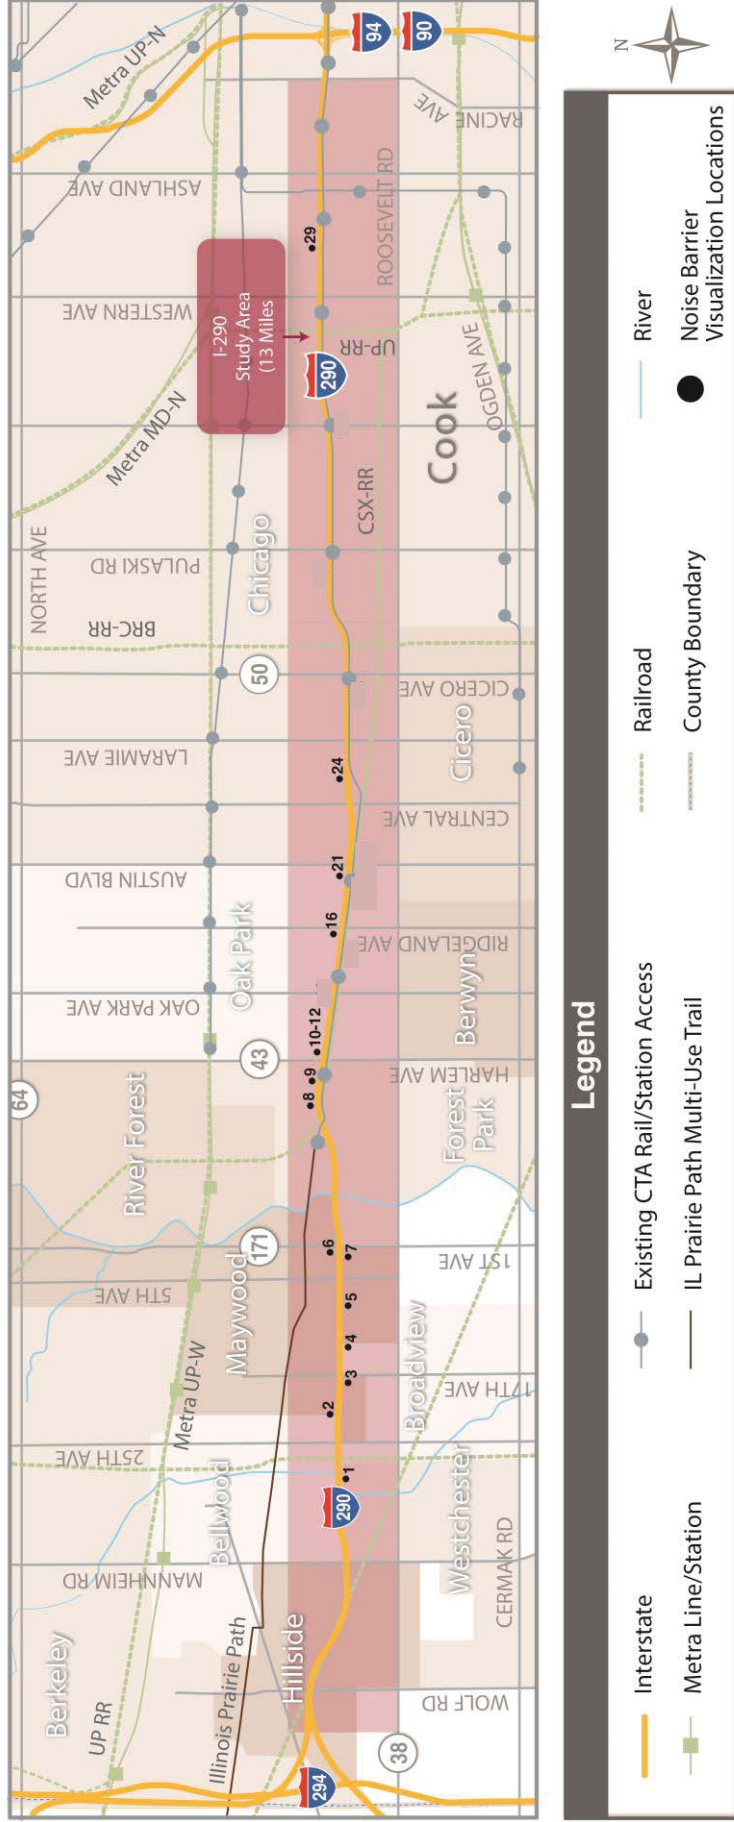

Appendix J Table of Contents

NOISE BARRIER VISUALIZATIONS

IDOT recognizes that noise barriers would be a new built element in the Project Corridor, and considers them a potential opportunity to provide visual enhancement to both the mainline and adjacent land uses. As such, IDOT is open to the innovative use of both traditional and new materials for noise barrier construction and will work with local communities to select the most appropriate material(s), character, and finishes for barriers with the local context. To achieve the ultimate desired character and aesthetic requested by the stakeholders, local financial participation may be required.

The following illustrations are representative of the possible appearance of the proposed noise walls at various locations within the Project Corridor. The ultimate appearance of noise barriers will be determined during the final design phase of the project.

<u>No.</u>	<u>Community</u>	<u>Location</u>
1	Westchester	Wedgewood Drive and Bristol Avenue
2	Bellwood	Harrison Street and 21st Avenue
3	Maywood	Bataan Drive and 18th Avenue
4	Broadview	Bataan Drive and 15th Avenue
5	Maywood	Bataan Drive and 8th Avenue
6	Maywood	Harrison Street and 1st Avenue
7	Maywood	Bataan Drive and 2nd Avenue
8	Forest Park	Lehmer Street and Beloit Avenue
9	Forest Park	Lehmer Street and Marengo Drive
10/11/12	Oak Park	Harrison Street and Maple Avenue
16	Oak Park	Ridgeland Avenue and I-290
21	Oak Park	Flournoy Street and Austin Boulevard
24	Chicago	Flournoy Street and Central Avenue
28	Chicago	Congress Street and Denvir Avenue
29	Chicago	Van Buren Street and Seeley Avenue

Noise Barrier Visualizations Location Map